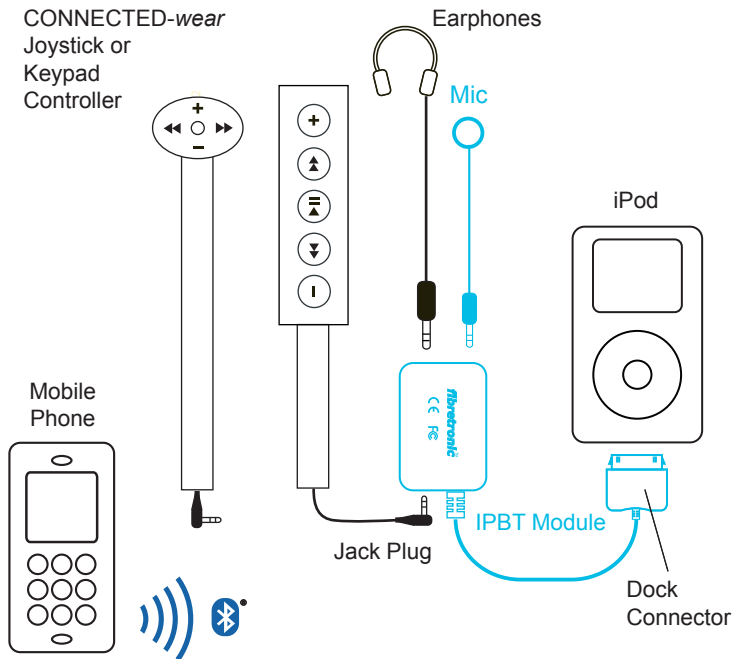

## CONNECTION INSTRUCTIONS

Connect any CONNECTED-wear Keypad or Joystick controller to the IPBT module using the Jack Plug. Connect the IPBT module to the iPod via the Dock Connector and pair the module with your mobile phone. Connect the Microphone (supplied) and your Earphones (not supplied) to the IPBT Module as shown.